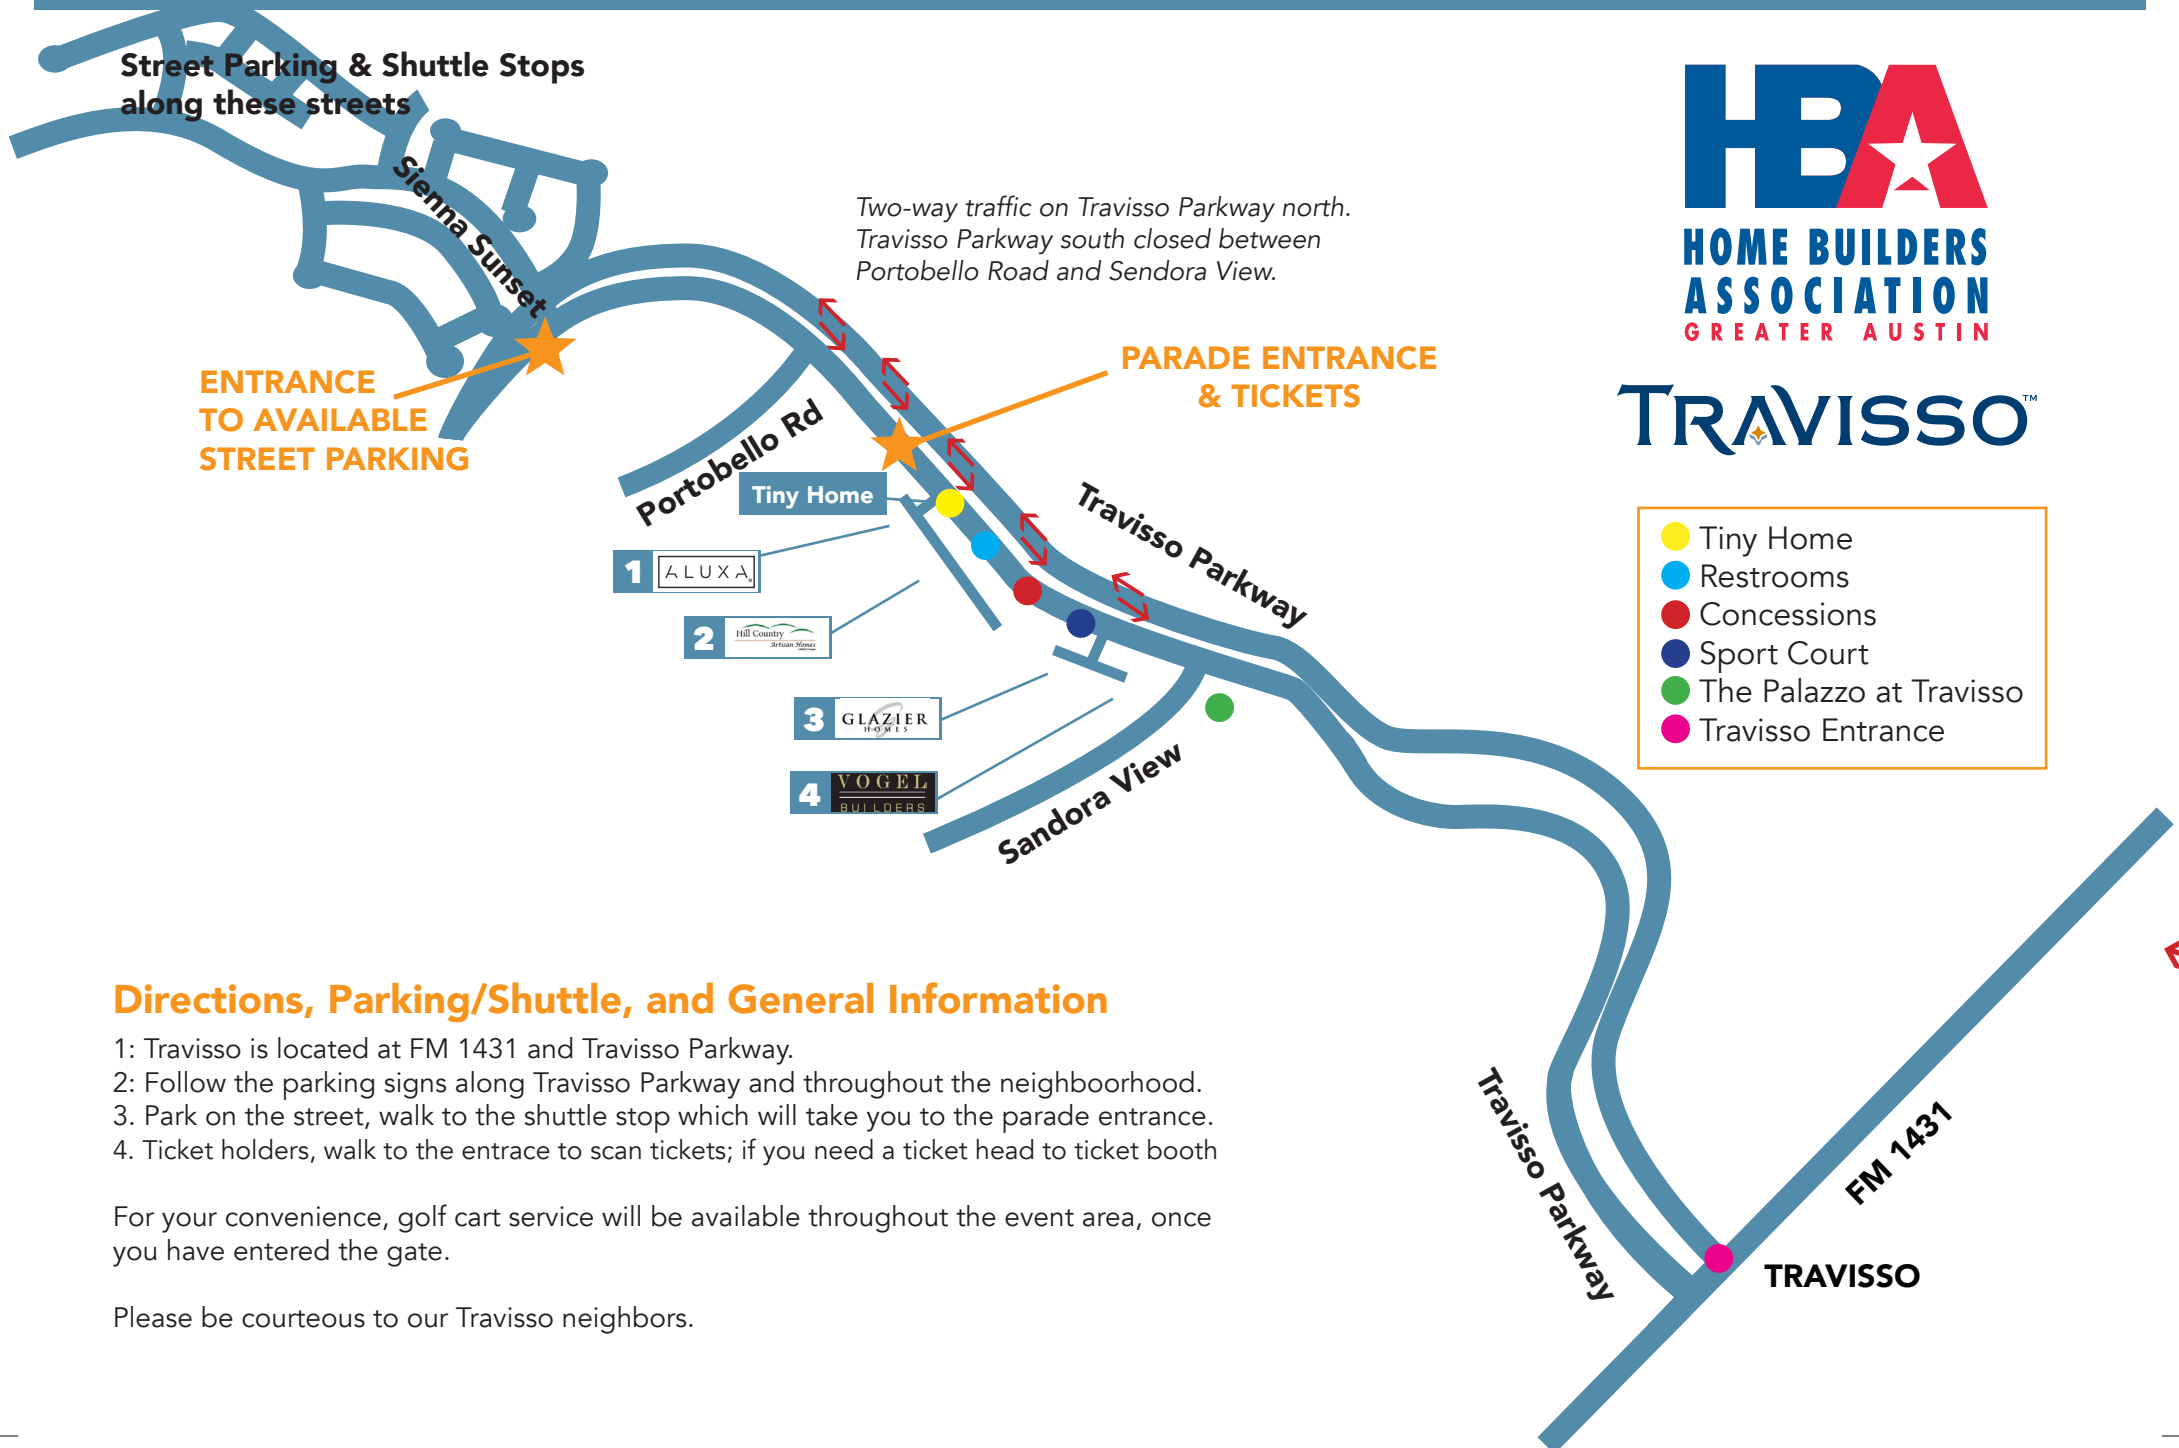

PARADE *of* HOMES™

TRAVISSO™

Directions, Parking/Shuttle, and General Information

- 1: Travisso is located at FM 1431 and Travisso Parkway.
- 2: Follow the parking signs along Travisso Parkway and throughout the neighborhood.
- 3: Park on the street, walk to the shuttle stop which will take you to the parade entrance.
- 4: Ticket holders, walk to the entrance to scan tickets; if you need a ticket head to ticket booth

For your convenience, golf cart service will be available throughout the event area, once you have entered the gate.

Please be courteous to our Travisso neighbors.